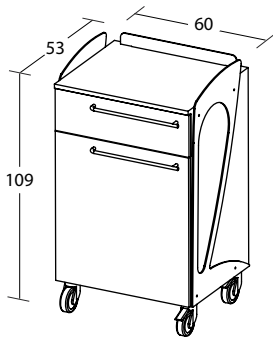

Item	€	Finish	Description	Max dim. (cm)
8500-60	977.00	Cherry wood	1 door + 1 drawer	60x53x109
8500W-60	977.00	Wenge	1 door + 1 drawer	60x53x109
8500RAL-60	1388.00	RAL	1 door + 1 drawer	60x53x109
8510-60	1117.00	Cherry wood	1 door + 1 drawer + upper shelf	60x53x154
8510W-60	1117.00	Wenge	1 door + 1 drawer + upper shelf	60x53x154
8510RAL-60	1605.00	RAL	1 door + 1 drawer + upper shelf	60x53x154
8520-60	1560.00	Cherry wood	1 door + 1 drawer + wall cupboard	60x53x196
8520W-60	1560.00	Wenge	1 door + 1 drawer + wall cupboard	60x53x196
8520RAL-60	2289.00	RAL	1 door + 1 drawer + wall cupboard	60x53x196

Options	€	📷	Description	For item
8610-60	182.00	1	Single storage drawer, 60cm deep	All