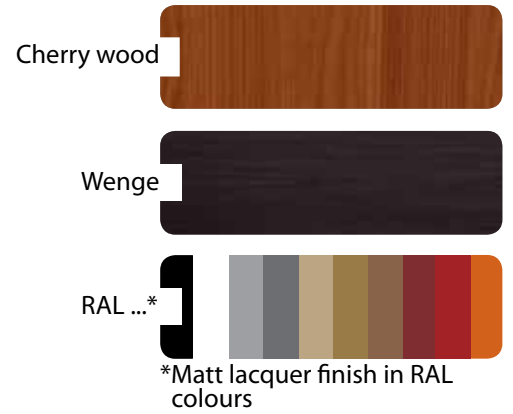

SERIES 1600 - DRAWERS

- Melamine-faced frame
- Cutlery drawers with dividers, on runners
- Edges protected by rubber trim
- Castors, ø 5cm

Item 1620

98

Item	€	Finish	Description	Max dim. (cm)
1620	599.00	Cherry wood	2 doors + 2 cutlery drawers	94x48x98
1620W	599.00	Wenge	2 doors + 2 cutlery drawers	94x48x98
1620RAL	901.00	RAL	2 doors + 2 cutlery drawers	94x48x98
1625	856.00	Cherry wood	2 storage drawers + 2 cutlery drawers	94x48x98
1625W	856.00	Wenge	2 storage drawers + 2 cutlery drawers	94x48x98
1625RAL	1230.00	RAL	2 storage drawers + 2 cutlery drawers	94x48x98
1626	720.00	Cherry wood	1 door + 1 storage drawer + 2 cutlery drawers	94x48x98
1626W	720.00	Wenge	1 door + 1 storage drawer + 2 cutlery drawers	94x48x98
1626RAL	1087.00	RAL	1 door + 1 storage drawer + 2 cutlery drawers	94x48x98
1627	593.00	Cherry wood	1 door + 1 open unit + 2 cutlery drawers	94x48x98
1627W	593.00	Wenge	1 door + 1 open unit + 2 cutlery drawers	94x48x98
1627RAL	927.00	RAL	1 door + 1 open unit + 2 cutlery drawers	94x48x98