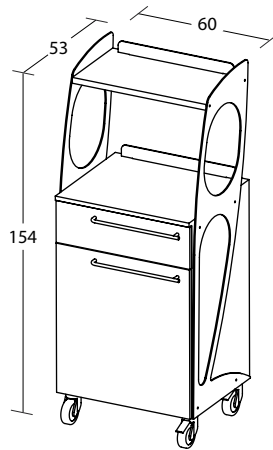

Item	€	Finish	Description	Max dim. (cm)
8500-60	977.00	Cherry wood	1 door + 1 drawer	60x53x109
8500W-60	977.00	Wenge	1 door + 1 drawer	60x53x109
8500RAL-60	1388.00	RAL	1 door + 1 drawer	60x53x109
8510-60	1117.00	Cherry wood	1 door + 1 drawer + upper shelf	60x53x154
8510W-60	1117.00	Wenge	1 door + 1 drawer + upper shelf	60x53x154
8510RAL-60	1605.00	RAL	1 door + 1 drawer + upper shelf	60x53x154
8520-60	1560.00	Cherry wood	1 door + 1 drawer + wall cupboard	60x53x196
8520W-60	1560.00	Wenge	1 door + 1 drawer + wall cupboard	60x53x196
8520RAL-60	2289.00	RAL	1 door + 1 drawer + wall cupboard	60x53x196

Options	€	📷	Description	For item
8610-60	182.00	1	Single storage drawer, 60cm deep	All