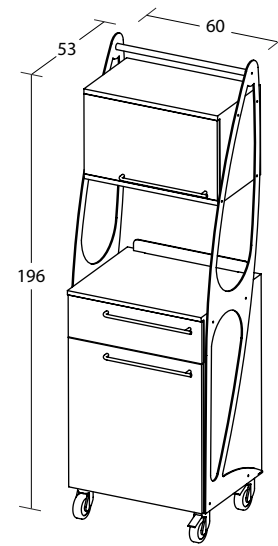

Item	€	Finish	Description	Max dim. (cm)
8500-60	977.00	Cherry wood	1 door + 1 drawer	60x53x109
8500W-60	977.00	Wenge	1 door + 1 drawer	60x53x109
8500RAL-60	1388.00	RAL	1 door + 1 drawer	60x53x109
8510-60	1117.00	Cherry wood	1 door + 1 drawer + upper shelf	60x53x154
8510W-60	1117.00	Wenge	1 door + 1 drawer + upper shelf	60x53x154
8510RAL-60	1605.00	RAL	1 door + 1 drawer + upper shelf	60x53x154
8520-60	1560.00	Cherry wood	1 door + 1 drawer + wall cupboard	60x53x196
8520W-60	1560.00	Wenge	1 door + 1 drawer + wall cupboard	60x53x196
8520RAL-60	2289.00	RAL	1 door + 1 drawer + wall cupboard	60x53x196

Options	€	📷	Description	For item
8610-60	182.00	1	Single storage drawer, 60cm deep	All