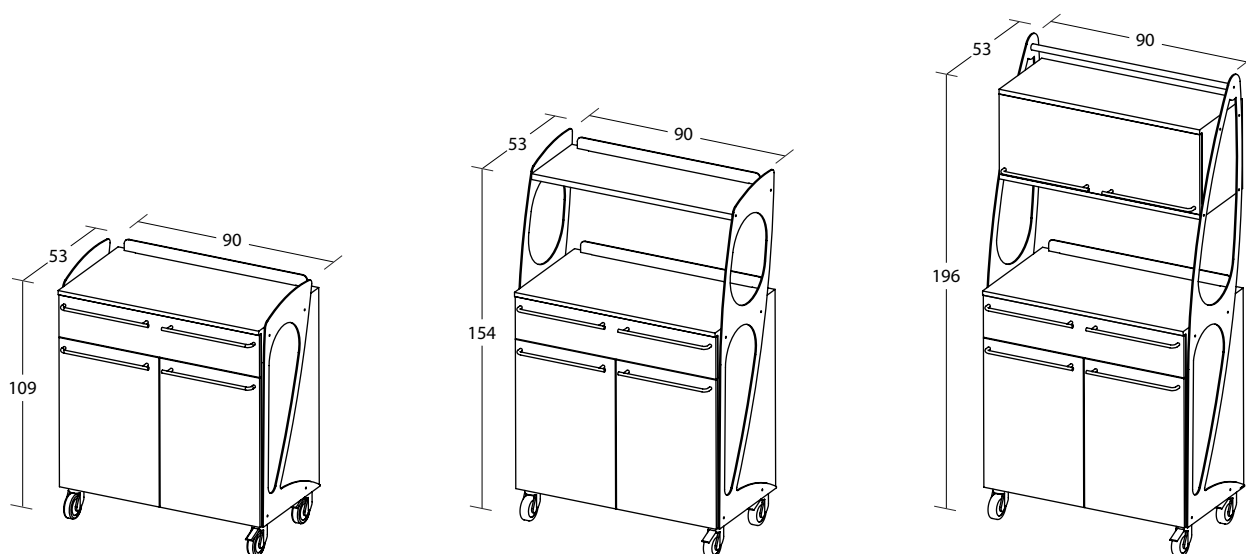

Item	€	Finish	Description	Max dim. (cm)
8500-90	1247.00	Cherry wood	2 doors + 1 drawer	90x53x109
8500W-90	1247.00	Wenge	2 doors + 1 drawer	90x53x109
8500RAL-90	1684.00	RAL	2 doors + 1 drawer	90x53x109
8510-90	1396.00	Cherry wood	2 doors + 1 drawer + upper shelf	90x53x154
8510W-90	1396.00	Wenge	2 doors + 1 drawer + upper shelf	90x53x154
8510RAL-90	1914.00	RAL	2 doors + 1 drawer + upper shelf	90x53x154
8520-90	1858.00	Cherry wood	2 doors + 1 drawer + wall cupboard	90x53x196
8520W-90	1858.00	Wenge	2 doors + 1 drawer + wall cupboard	90x53x196
8520RAL-90	2663.00	RAL	2 doors + 1 drawer + wall cupboard	90x53x196

Options	€	📷	Description	For item
8610-45	142.00	1	Single storage drawer, 45cm deep	All