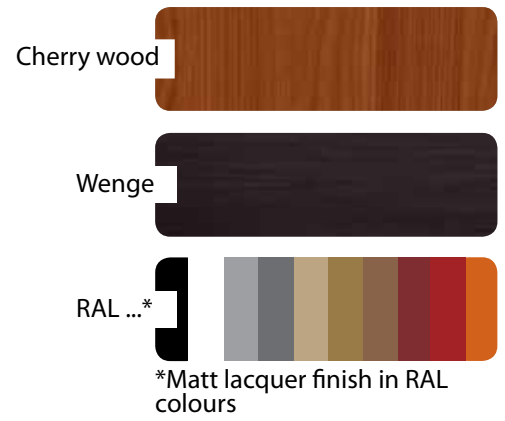

- Melamine-faced frame
- Open cutlery compartments with dividers, on runners
- Edges protected by rubber trim
- Castors, ø 5cm

Item 1616FW

Item	€	Finish	Description	Max dim. (cm)
1610F	557.00	Cherry wood	1 door + 1 cutlery compartment	48x48x145
1610FW	557.00	Wenge	1 door + 1 cutlery compartment	48x48x145
1610FRAL	915.00	RAL	1 door + 1 cutlery compartment	48x48x145
1615F	722.00	Cherry wood	1 storage drawer + 1 cutlery compartment	48x48x145
1615FW	722.00	Wenge	1 storage drawer + 1 cutlery compartment	48x48x145
1615FRAL	1062.00	RAL	1 storage drawer + 1 cutlery compartment	48x48x145
1616F	529.00	Cherry wood	1 open unit + 1 cutlery compartment	48x48x145
1616FW	529.00	Wenge	1 open unit + 1 cutlery compartment	48x48x145
1616FRAL	872.00	RAL	1 open unit + 1 cutlery compartment	48x48x145