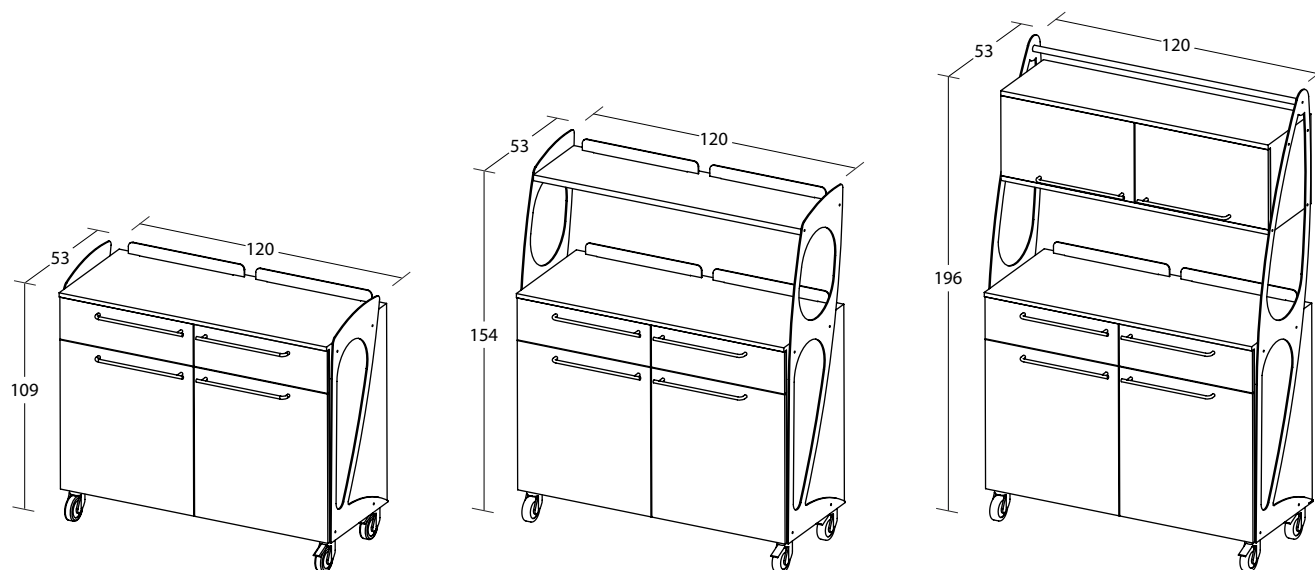

Item	€	Finish	Description	Max dim. (cm)
8500-120	1666.00	Cherry wood	2 doors + 2 drawers	120x53x109
8500W-120	1666.00	Wenge	2 doors + 2 drawers	120x53x109
8500RAL-120	2234.00	RAL	2 doors + 2 drawers	120x53x109
8510-120	1824.00	Cherry wood	2 doors + 2 drawers + upper shelf	120x53x154
8510W-120	1824.00	Wenge	2 doors + 2 drawers + upper shelf	120x53x154
8510RAL-120	2479.00	RAL	2 doors + 2 drawers + upper shelf	120x53x154
8520-120	2698.00	Cherry wood	2 doors + 2 drawers + wall cupboard	120x53x196
8520W-120	2698.00	Wenge	2 doors + 2 drawers + wall cupboard	120x53x196
8520RAL-120	4007.00	RAL	2 doors + 2 drawers + wall cupboard	120x53x196

Options	€	📷	Description	For item
8610-60	182.00	1	Single storage drawer, 60cm deep	All