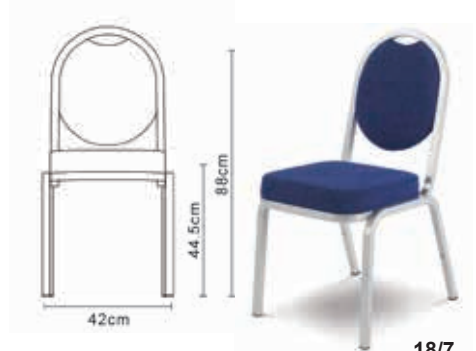

Options include involute tubular frame and a wider 45cm seat.

Accessories such as linking systems, numbering systems, writing tablets, spacer tablets and chair trolleys are available (please see our website for further details).

Upholstery can be chosen from a wide range of Burgess fabrics or specified by the customer

Ten models to choose from

Waterfall shaped seat cushion

Square extrusion in light-weight aluminium. A wide variety of finishes is available

Clear stack buttons

The glides are moulded black plastic

**18/6**  
Depth 59cm  
Weight 4.9kg

**18/7**  
Depth 58cm  
Weight 4.6kg

**18/8**  
Depth 59cm  
Weight 4.9kg

**18/9**  
Depth 58cm  
Weight 4.6kg

**18/10**  
Depth 58cm  
Weight 4.9kg

Option - Involute extrusion

All models will stack up to 10 chairs high, with or without arms