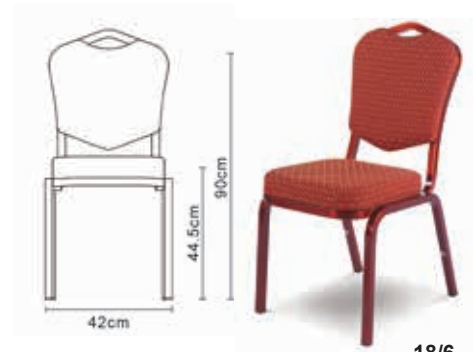

Upholstery can be chosen from a wide range of Burgess fabrics or specified by the customer

Ten models to choose from

Waterfall shaped seat cushion

Square extrusion in light-weight aluminium. A wide variety of finishes is available

Clear stack buttons

The glides are moulded black plastic

18/6
Depth 59cm
Weight 4.9kg