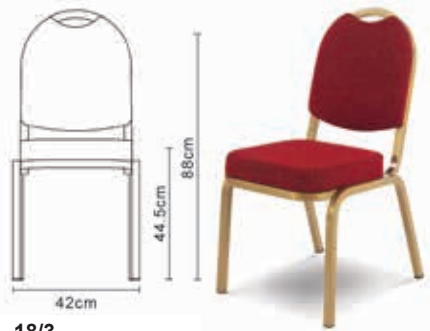

# Turini

**18/1**

Depth 58cm  
Weight 4.8kg

**18/2**

Depth 58cm  
Weight 4.6kg

**18/3**

Depth 58cm  
Weight 4.7kg

**18/4**

Depth 58cm  
Weight 4.6kg

**18/5**

Depth 58cm  
Weight 5kg

“Turini is a true timeless classic”

The ‘Original’ Turini has stood the test of time, its classic styling comes with a waterfall shaped seat and at 42cm wide, it is designed to maximise space.

Options include involute tubular frame and a wider 45cm seat.

Accessories such as linking systems, numbering systems, writing tablets, spacer tablets and chair trolleys are available (please see our website for further details).

Arms available on all models. Add 15cm to width. Weight increases by 0.7kg  
Just add A to the model number i.e. 18/8A

Option - Retractable linking with optional numbering. Alternatively standard linking can be fitted (see Siena leaflet for details)  
Must be specified at time of order