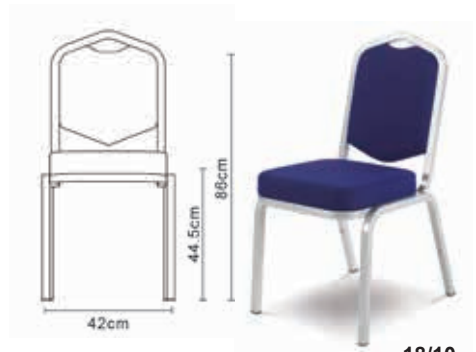

Clear stack buttons

The glides are moulded black plastic

**18/6**  
Depth 59cm  
Weight 4.9kg

**18/7**  
Depth 58cm  
Weight 4.6kg

**18/8**  
Depth 59cm  
Weight 4.9kg

**18/9**  
Depth 58cm  
Weight 4.6kg

**18/10**  
Depth 58cm  
Weight 4.9kg

Option - Involute extrusion

All models will stack up to 10 chairs high, with or without arms