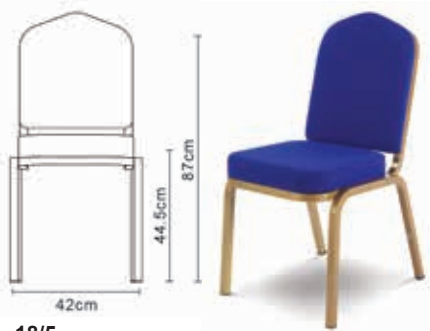

# Turini

**18/1**

Depth 58cm  
Weight 4.8kg

**18/2**

Depth 58cm  
Weight 4.6kg

**18/3**

Depth 58cm  
Weight 4.7kg

**18/4**

Depth 58cm  
Weight 4.6kg

**18/5**

Depth 58cm  
Weight 5kg

“Turini is a true timeless classic”

The ‘Original’ Turini has stood the test of time, its classic styling comes with a waterfall shaped seat and at 42cm wide, it is designed to maximise space.

Options include involute tubular frame and a wider 45cm seat.

Accessories such as linking systems, numbering systems, writing tablets, spacer tablets and chair trolleys are available (please see our website for further details).

Arms available on all models. Add 15cm to width. Weight increases by 0.7kg  
Just add A to the model number i.e. 18/8A

Option - Retractable linking with optional numbering. Alternatively standard linking can be fitted (see Siena leaflet for details)  
Must be specified at time of order